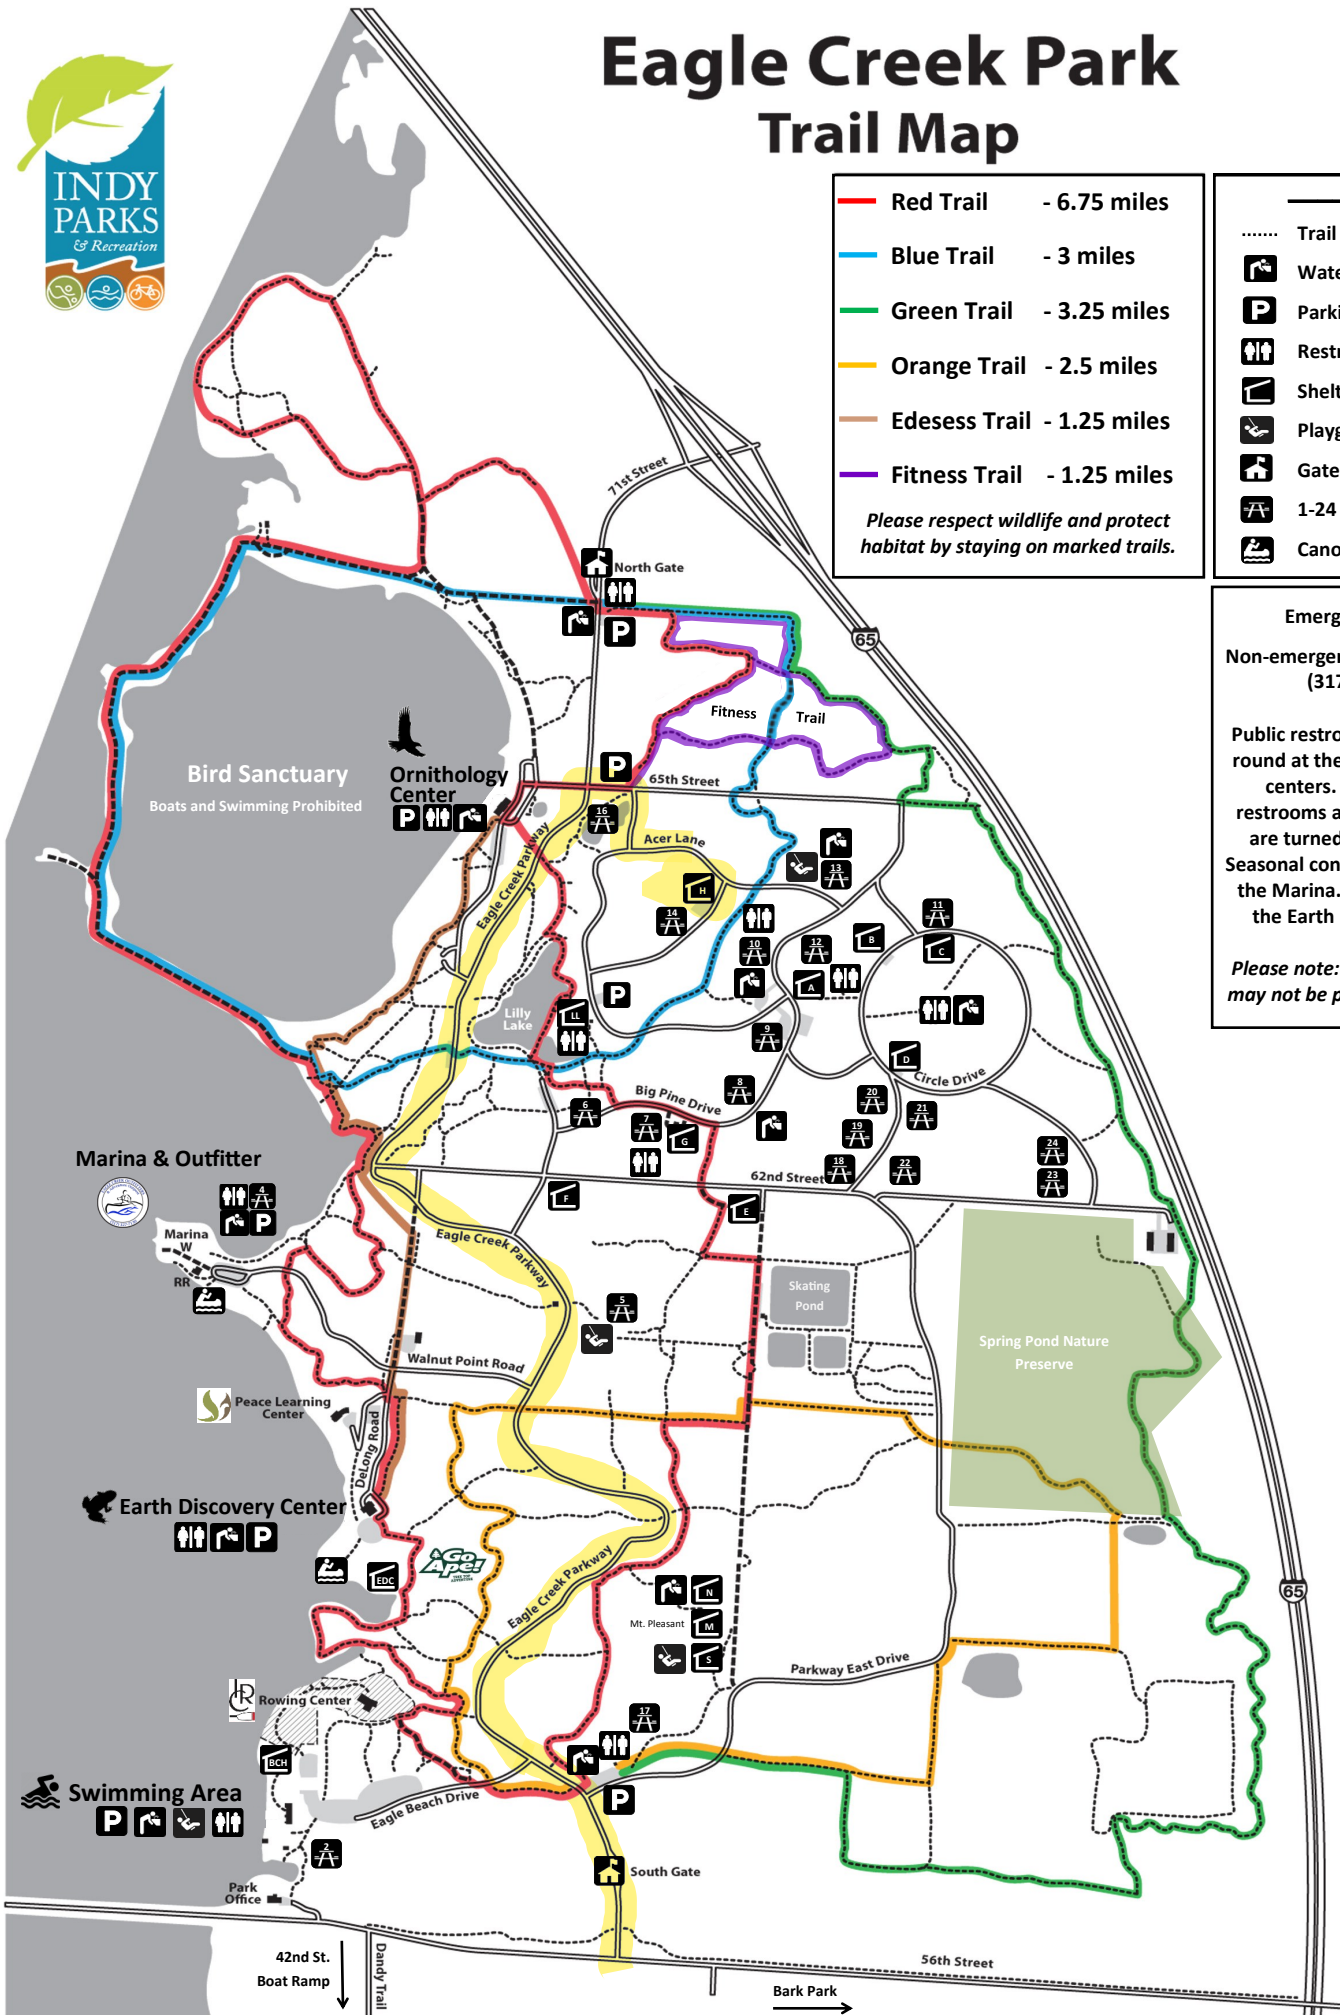

Eagle Creek Park Trail Map

	Red Trail	- 6.75 miles
	Blue Trail	- 3 miles
	Green Trail	- 3.25 miles
	Orange Trail	- 2.5 miles
	Edesess Trail	- 1.25 miles
	Fitness Trail	- 1.25 miles

Please respect wildlife and protect habitat by staying on marked trails.

KEY	
	Trail
	Water Fountain
	Parking
	Restrooms
	Shelters
	Playground
	Gatehouse
	1-24 General Picnic Sites
	Canoe/Kayak Launch

Emergency: Call 911
 Non-emergency Ranger Dispatch: (317) 327-3811

Public restrooms available year-round at the Marina and nature centers. Comfort station restrooms and water fountains are turned off in the winter. Seasonal concessions available at the Marina. Drinks available at the Earth Discovery Center.

Please note: some park facilities may not be pictured on this map.

Bird Sanctuary
Boats and Swimming Prohibited

Ornithology Center

Marina & Outfitter

Earth Discovery Center

Swimming Area

Spring Pond Nature Preserve

42nd St. Boat Ramp

Bark Park